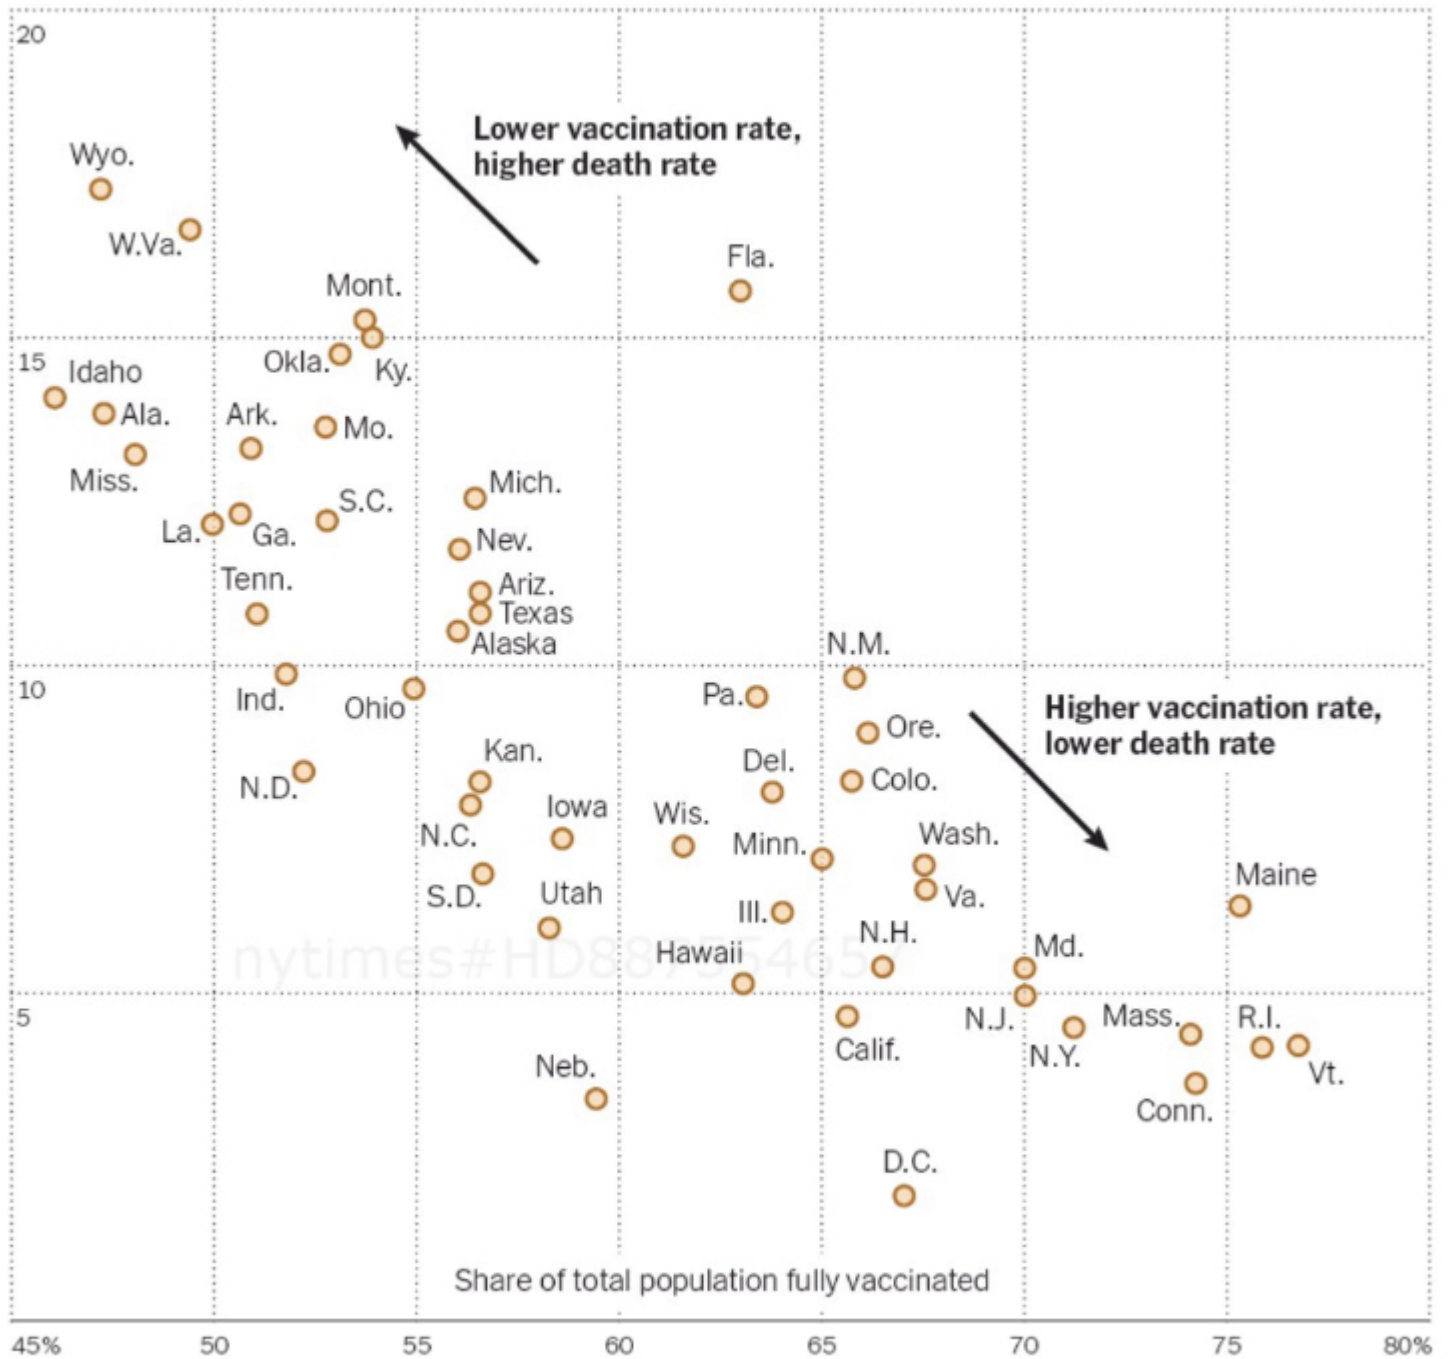

---

Subject: Aw: Impfung so la la

Posted by [Marsl](#) on Thu, 30 Dec 2021 21:46:23 GMT

[View Forum Message](#) <> [Reply to Message](#)

---

Zwar erstmal „nur“ eine Korrelation. Aber viel linearer geht der Zusammenhang kaum:

<https://twitter.com/erictopol/status/1476553395863711749?s=21>

---

### File Attachments

1) [2052ADD3-A847-480F-8CA5-6B3FB760A313.jpeg](#), downloaded 79 times

# Comparing State Vaccination and Death Rates

Average monthly deaths per 100,000 since adult vaccine eligibility

Source: New York Times database of reports from state and local health agencies; Centers for Disease Control and Prevention | Notes: Chart shows deaths reported since universal vaccine eligibility on April 19, 2021. Vaccination rate is the percentage of the total population fully vaccinated as of Dec. 20, 2021.